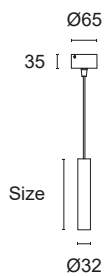

CISO S31 PENDANT LIGHT

S31.

Ø32mm decorated aluminium cylinder suspended light with power LEDs, suitable as accent or highlight lighting for residential, restaurant or retail environments. Choice of flush-mounted secondary optics, can be installed indoors. Mounting with screw-in ceiling rose, cable 2000mm, choice of finish.

Power LED CRI>90
Power: 2W@500mA
Lumen: 216Lm@500mA
500mA constant current power supply
Power supply included and integrated

Installation accessories page 119
Dimming Accessories page 249

 **MADE IN ITALY**

BASIC CODES

S31.

SIZE

- A** H 90mm
- B** H 180mm
- C** H 290mm
- D** H 470mm
- E** H 760mm

FINISHES

- 1** White
- 2** Matt black
- 5** Gloss aluminium
- 7** Brushed aluminium
- 8** Gold leaf
- 9** Bond Copper

LIGHT BEAM

- 15** 15°
- 25** 25°
- 40** 40°
- 60** 60°
- 80** 80°

LED COLOUR

- BN** 4000K
- BC** 3000K
- CC** 2700K
- BL** Blue
- VE** Green
- RO** Red
- AM** Amber

CABLE

- T** Transparent
- B** White
- N** Black
- R** Red