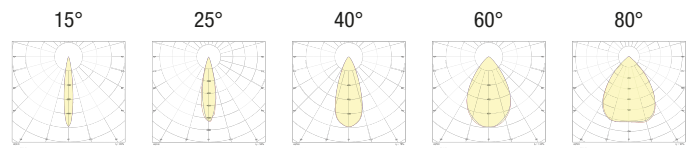

BASIC CODES

S31.

SIZE

- A** H 90mm
- B** H 180mm
- C** H 290mm
- D** H 470mm
- E** H 760mm

FINISHES

- 1** White
- 2** Matt black
- 5** Gloss aluminium
- 7** Brushed aluminium
- 8** Gold leaf
- 9** Bond Copper